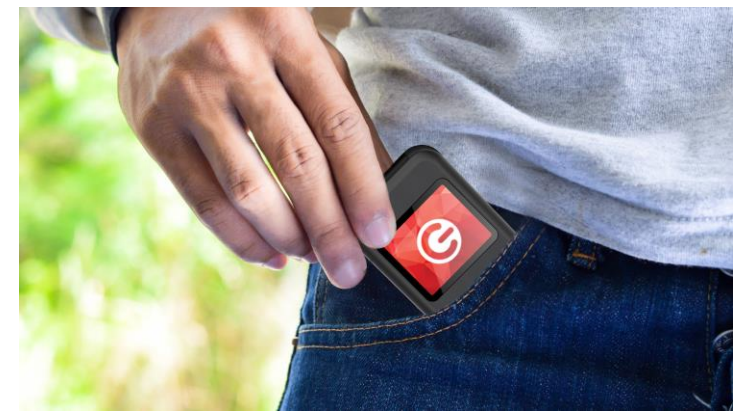

LOGIC F6

2G FLIP PHONE

MULTIMEDIA

Music and Video Player
Wireless FM Radio

CONNECTIVITY

Bluetooth V2.1

PROCESSOR

Chipset: SC6531E
UNISOC

SCREEN

Size: 1.77" TFT
Resolution: QQVGA
128 x 160

COMPACT & RESISTANT

WIRELESS
FM RADIO

2G GPRS

BANDS

2G: 850/900/1800/1900 MHz

CAMERA

VGA + Flash

LOGIC

BATTERY

Capacity
600mAh Li-ion

MEMORY

32Mb ROM
32Mb RAM