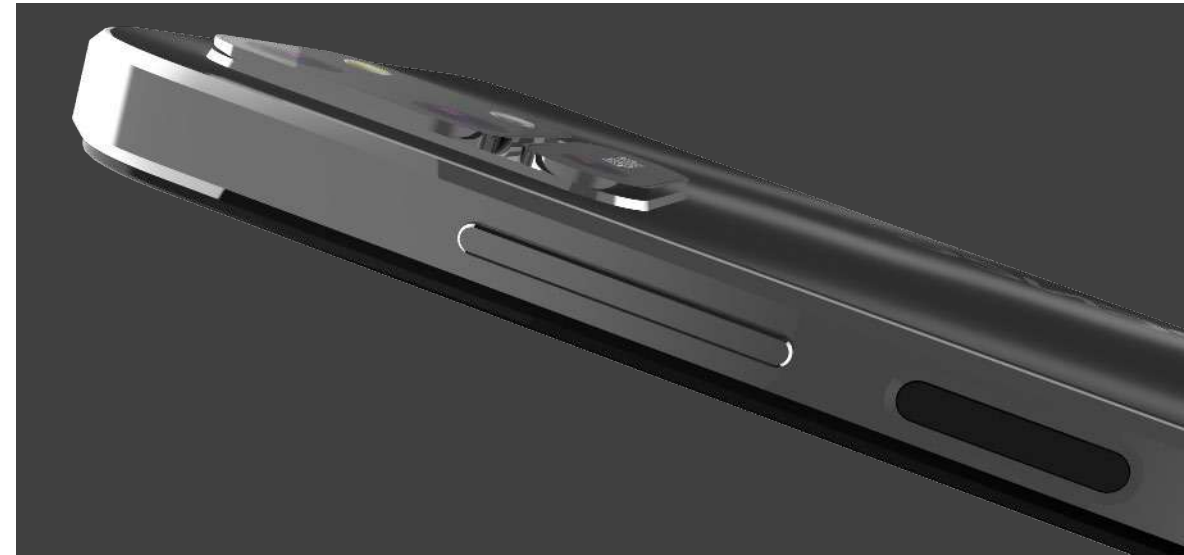

TOP DESIGN

Matte and glossy materials plus flat edges highlight the modern and elegant look of the L66.

L66

LOGIC
makes sense