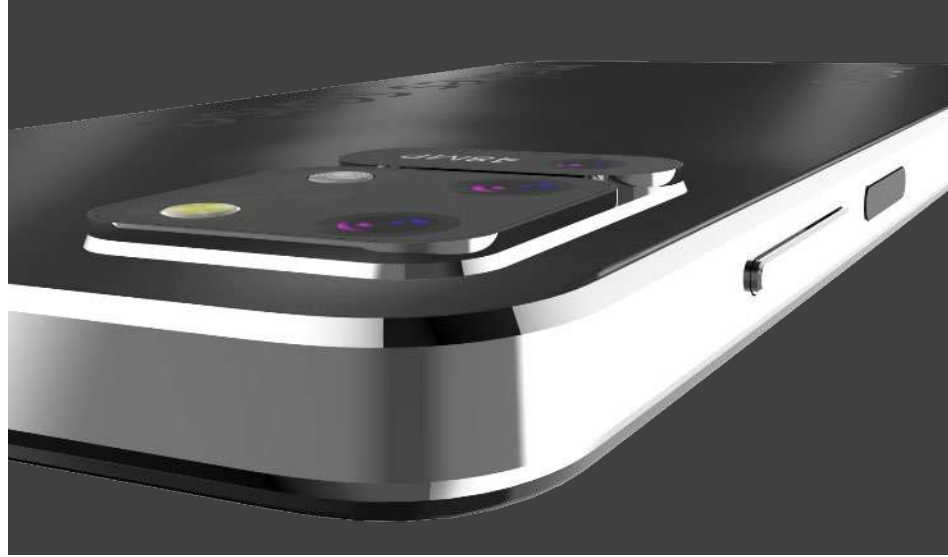

TOP DESIGN

Matte and glossy materials plus flat edges highlight the modern and elegant look of the L66.

L66

LOGIC
makes sense