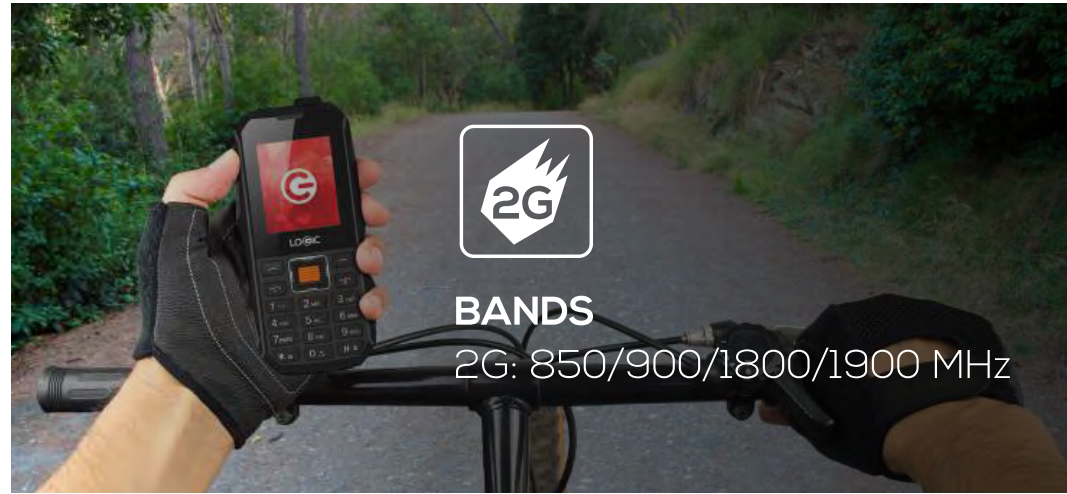

# BT FUNCTION

---

Listen to your news and songs on your favorite FM station without the need for cables with its BT function.

**MULTIMEDIA**  
Music and Video Player  
**MEMORY**  
32Mb ROM  
24Mb RAM  
**PROCESSOR**  
Chipset: MTK6261D  
MEDIATEK