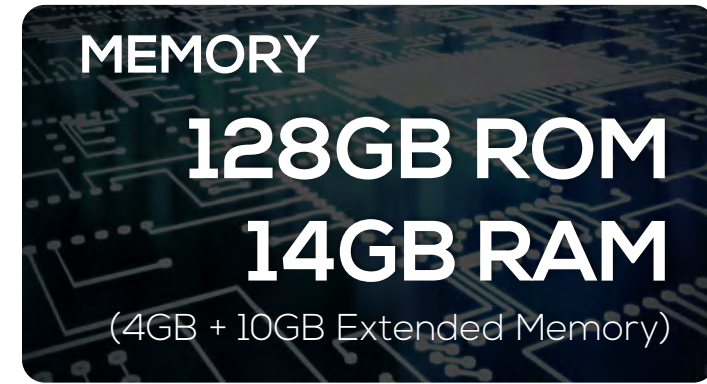

# LOGIC L66F KIT

6.6" 4G VoLTE SMARTPHONE

2 in 1 KIT

Android™ 14

HD+ TFT 20:6 2.5D

MEMORY

128GB ROM  
14GB RAM

(4GB + 10GB Extended Memory)