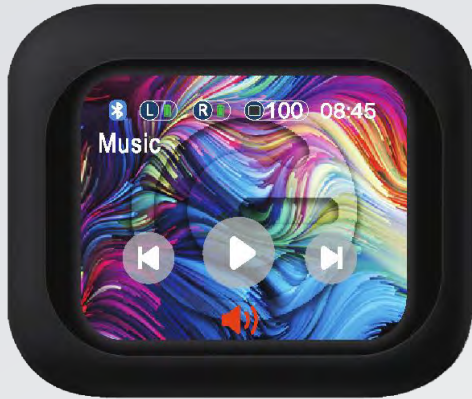

| MUSIC PLAYBACK CONTROLS

| FLASHLIGHT MODE

| SPATIAL
(Modes: Drama, music or game)

| THEME CUSTOMIZATION

| FIND EARBUDS

| AUDIO TECHNOLOGY

(ANC noise cancellation, ambient sound or voice focus)

| TIMER

| SMART VOICE ASSISTANT

| CAMERA SHUTTER

| EQUALIZER

| STOPWATCH

TW38S

BT V6.0

Extended-range
for a clearer and
more stable
connection.

TW38S

USB TYPE-C CHARGING CASE

Reference images

LOGIC
wakes sense

LOGIC TW38S TWS EARBUDS

BT V6.0

A more stable connection with greater range.

10 MM TITANIUM DRIVER

Powerful bass and fast sync

ANC FUNCTION

Reduce external noise and enjoy your music.

CASE WITH 2" TOUCH SCREEN LCD

SMART MULTIFUNCTION:

- Audio technology: (ANC noise cancellation, ambient sound or voice focus).
- Spatial (Modes: Drama, music or game).
- Flashlight mode.
- Stopwatch.
- Equalizer.
- Theme customization.
- Smart voice assistant.
- Controls music playback.
- Camera shutter.
- Timer.
- Find earbuds.
- Answer or end calls.