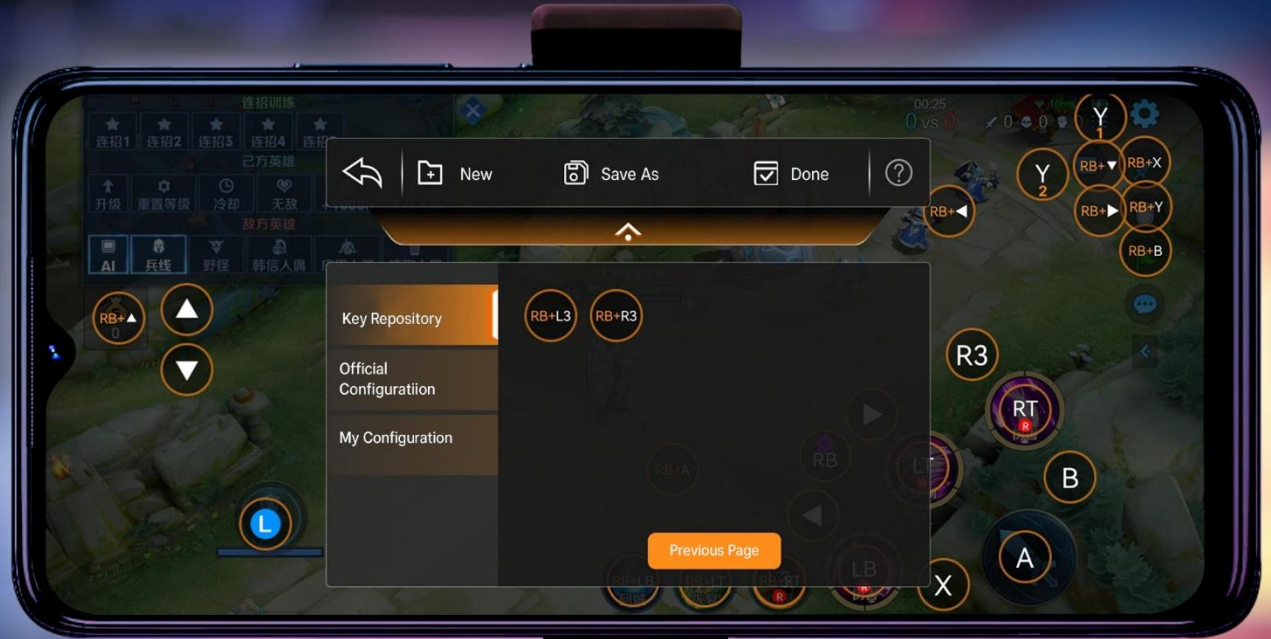

LOGIC
makes sense

SENSITIVE TRIGGERS, QUICK DECISIONS

Buttons that answer
as quick as you.

GC2

MULTIPLE PLATFORMS WITH JUST ONE CONTROLLER

PS4, Nintendo Switch, PC, or
Smartphone... You decide,
it adapts.

Images are for reference purposes only. Does not include other devices.

LOGIC
wakesense

PLAY WITH MORE EMOTION

Thanks to its
**TWO VIBRATION
MOTORS**

YOUR OWN GAME CONFIGURATION

SHOOTING
PLUS V3 APP

SHANWAN
MFI APP

Customize your button controls intelligently
for every game.

LOGIC GC2