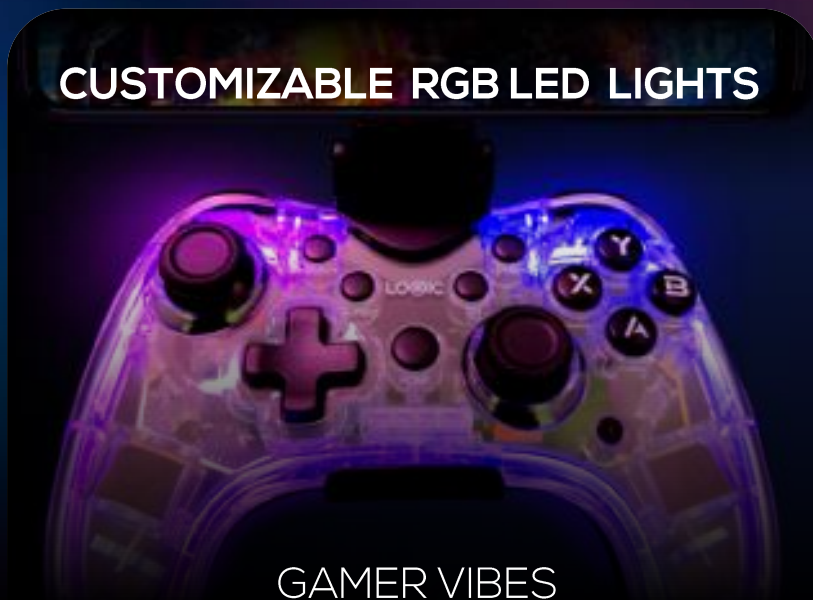

LOGIC
GC2

BT GAMING CONTROLLER

Follow us :      [Logicmobility.com](https://www.logicmobility.com)

GC2

LIGHT & COLOR, ILLUMINATE YOUR STYLE

Customizable
RGB Lights
for every type
of gamer.

Images are for reference purposes only. Does not include other devices.

BT: 4.0 VERSION

TRANSPARENT & ERGONOMIC DESIGN

Controller with phone holder

TOTAL IMMERSION IN THE GAME

CUSTOMIZABLE RGB LED LIGHTS

GAMER VIBES

VIBRATION MOTORS

FEEL THE THRILL OF THE GAME LIKE NEVER BEFORE